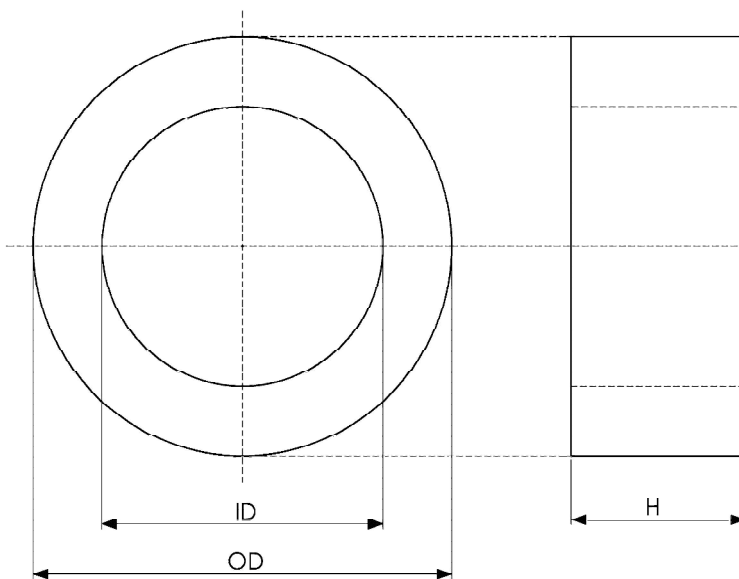

**Product specification for inductive components**

Type: SC10560-R

www.epa.de

**Ansicht - Avis - View**

EPA Artikel-No.	5S030753
Core finishing	Cased
Additional Information	Common Mode Choke

**Abmessungen - Dimensions - Dimensions (mm)**

OD	$\leq 68$
ID	$\geq 43$
H	$\leq 36$

SO 4.2.2-02 Rev.4